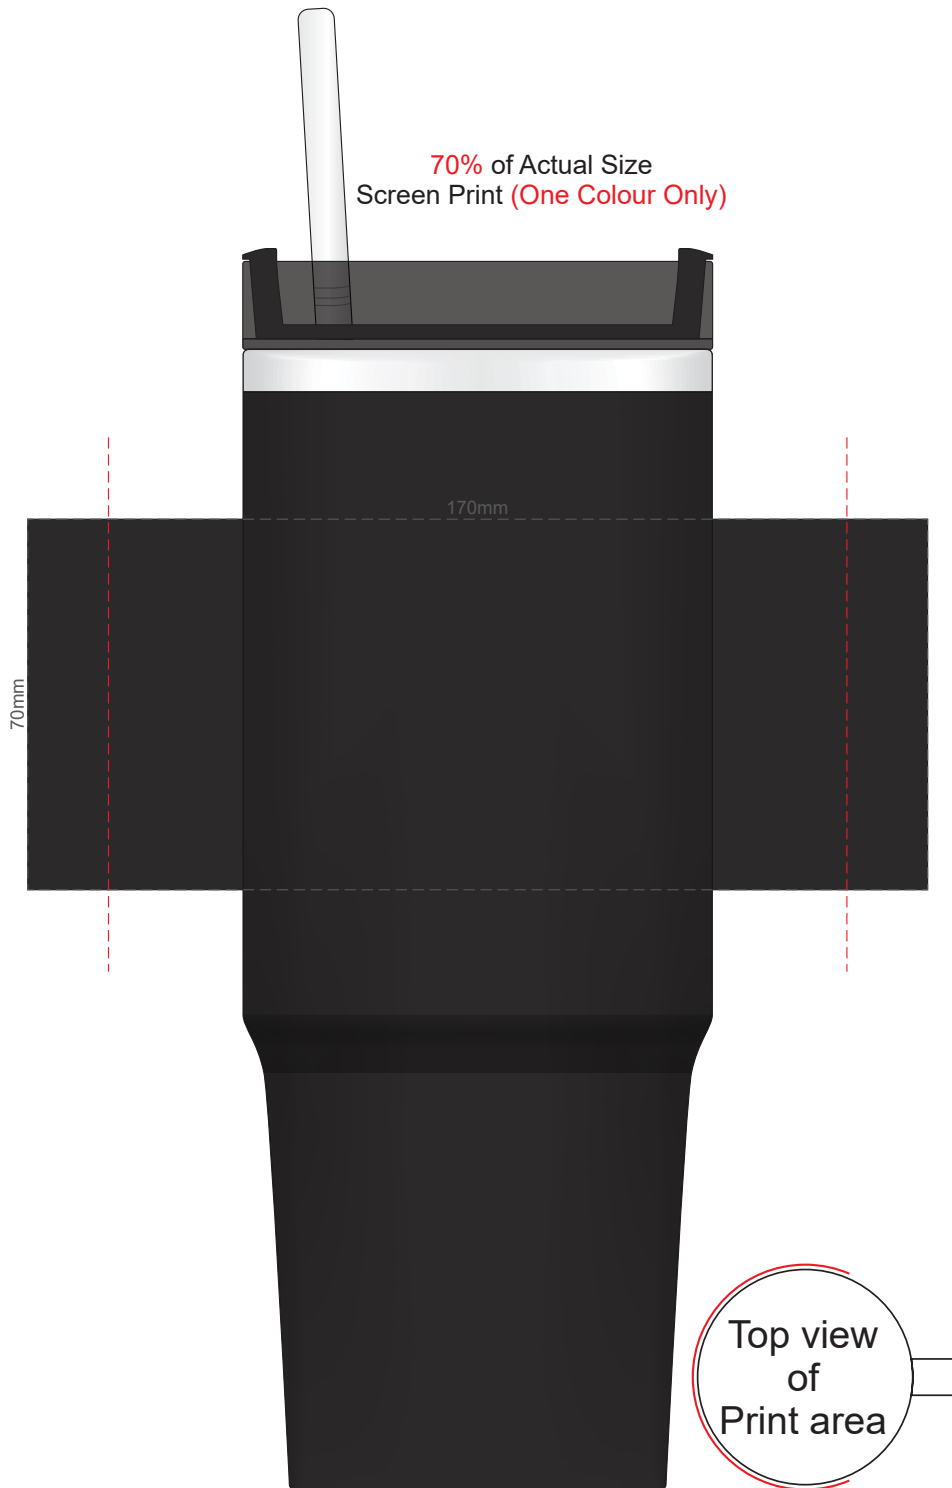

70% of Actual Size  
Pad Print

SIDE 1

SIDE 2

70% of Actual Size  
Pad Print

SIDE 1

SIDE 2

70% of Actual Size  
Screen Print (One Colour Only)

Red Line = Exact opposites of the product  
(centre artwork to the red line)

70% of Actual Size  
Screen Print (One Colour Only)

Red Line = Exact opposites of the product  
(centre artwork to the red line)

70% of Actual Size  
Laser Engraving

SIDE 1

SIDE 2

 Shiny Stainless Steel Finish

70% of Actual Size  
Laser Engraving

SIDE 1

SIDE 2

 Shiny Stainless Steel Finish