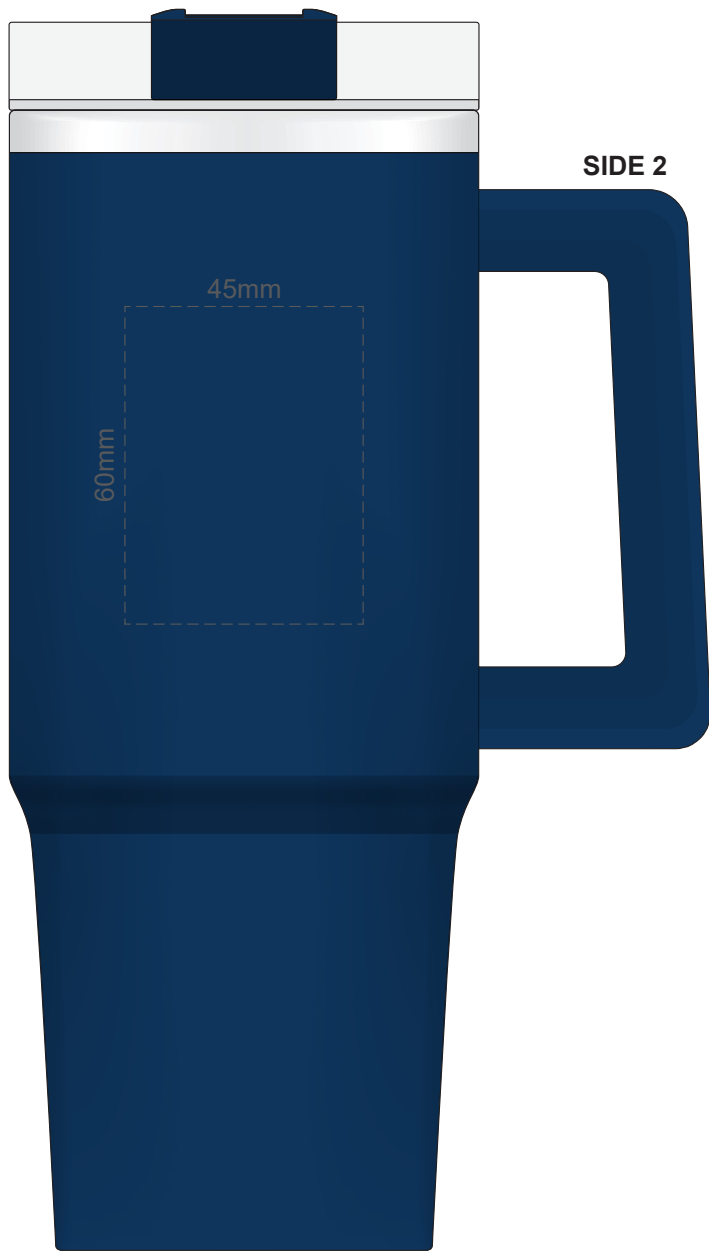

70% of Actual Size  
Pad Print

SIDE 1

SIDE 2

70% of Actual Size  
Pad Print

SIDE 1

SIDE 2

70% of Actual Size  
Screen Print (One Colour Only)

Red Line = Exact opposites of the product  
(centre artwork to the red line)

70% of Actual Size  
Screen Print (One Colour Only)

Red Line = Exact opposites of the product  
(centre artwork to the red line)

70% of Actual Size  
Laser Engraving

SIDE 1

SIDE 2

 Shiny Stainless Steel Finish

70% of Actual Size  
Laser Engraving

SIDE 1

SIDE 2

 Shiny Stainless Steel Finish