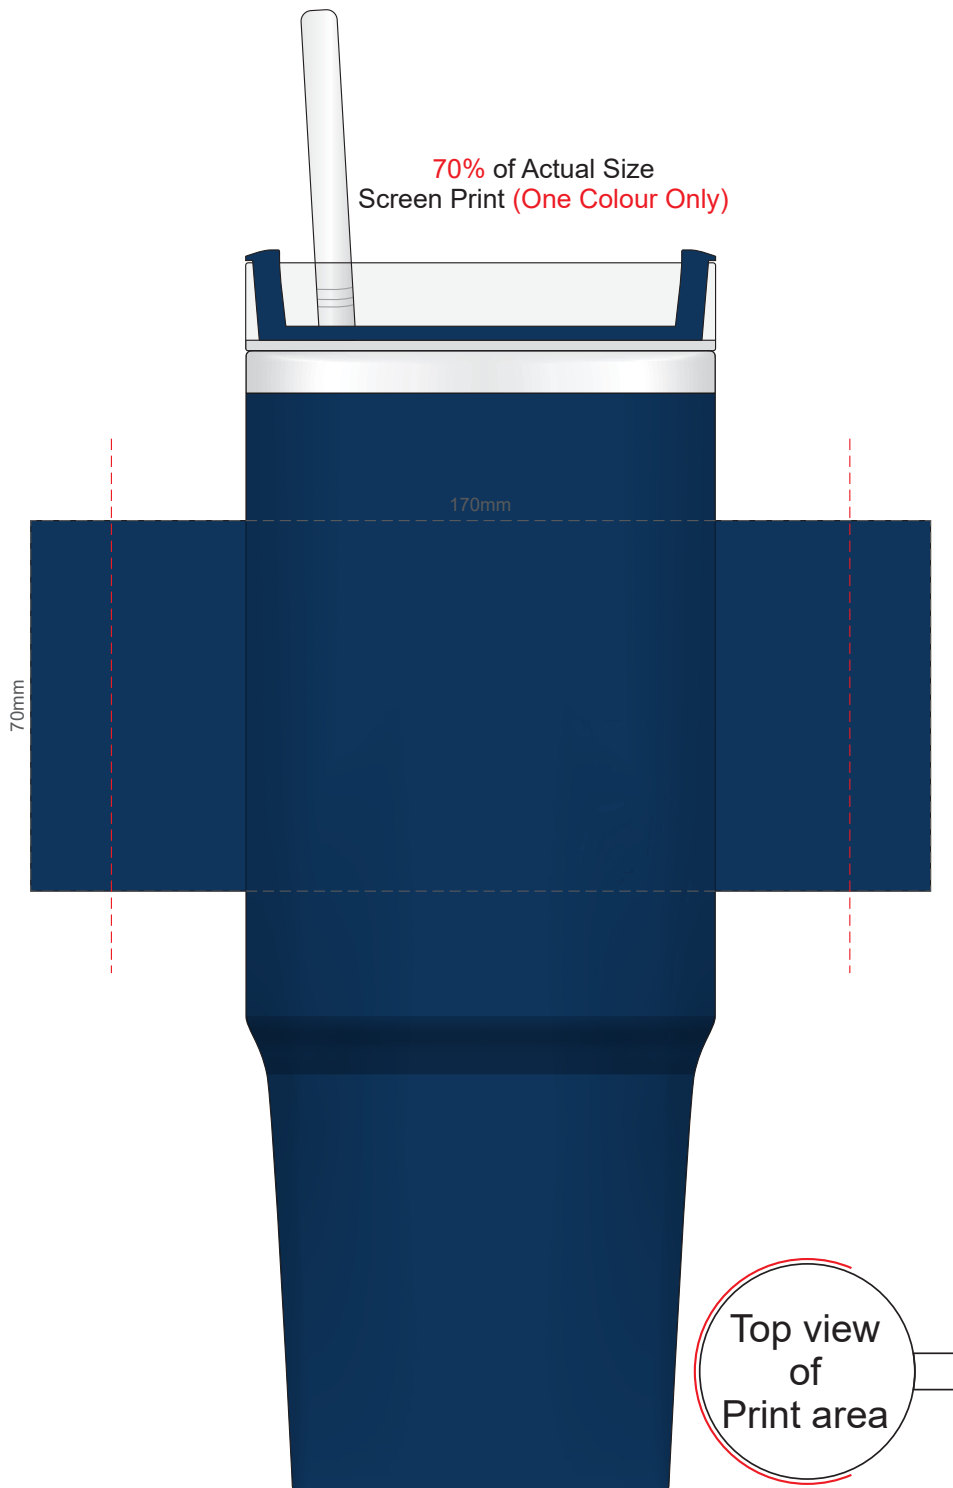

70% of Actual Size  
Pad Print

SIDE 1

SIDE 2

70% of Actual Size  
Pad Print

SIDE 1

SIDE 2

70% of Actual Size  
Screen Print (One Colour Only)

Red Line = Exact opposites of the product  
(centre artwork to the red line)

70% of Actual Size  
Screen Print (One Colour Only)

Red Line = Exact opposites of the product  
(centre artwork to the red line)

70% of Actual Size  
Laser Engraving

SIDE 1

SIDE 2

 Shiny Stainless Steel Finish

70% of Actual Size  
Laser Engraving

SIDE 1

SIDE 2

 Shiny Stainless Steel Finish