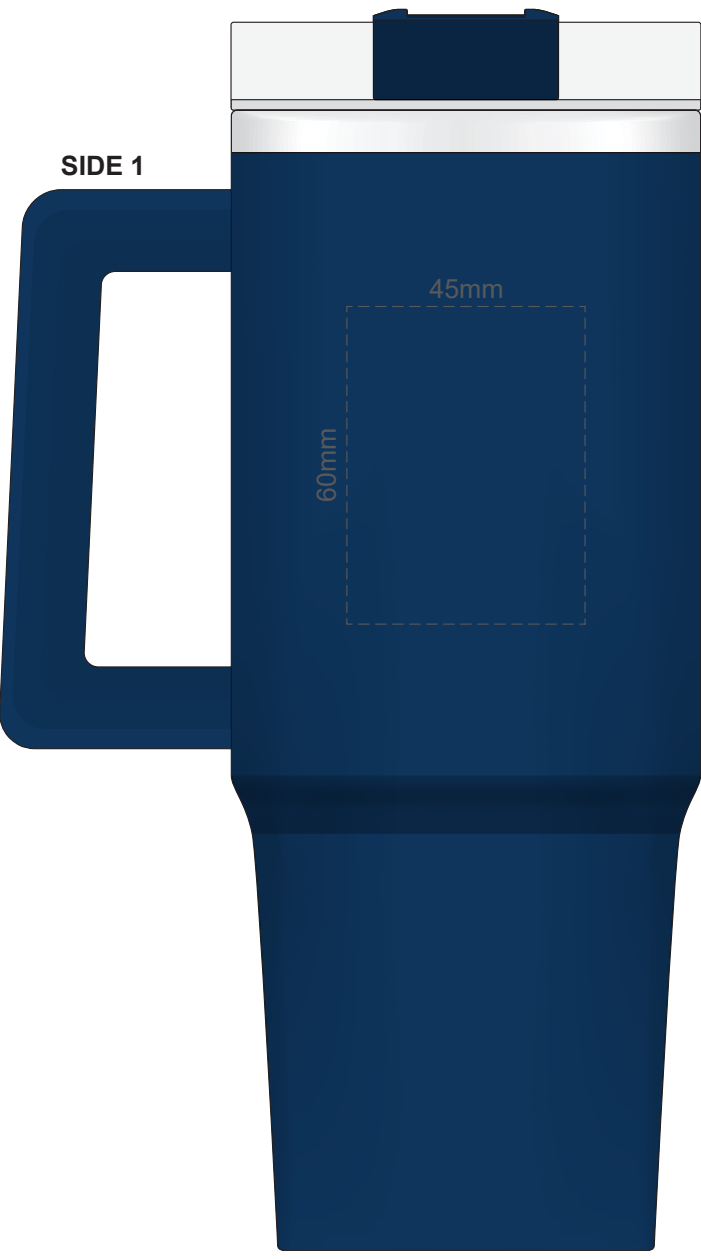

70% of Actual Size  
Pad Print

SIDE 1

SIDE 2

70% of Actual Size  
Pad Print

SIDE 1

SIDE 2

70% of Actual Size  
Screen Print (One Colour Only)

Red Line = Exact opposites of the product  
(centre artwork to the red line)

70% of Actual Size  
Screen Print (One Colour Only)

Red Line = Exact opposites of the product  
(centre artwork to the red line)

70% of Actual Size  
Laser Engraving

SIDE 1

SIDE 2

 Shiny Stainless Steel Finish

70% of Actual Size  
Laser Engraving

SIDE 1

SIDE 2

 Shiny Stainless Steel Finish